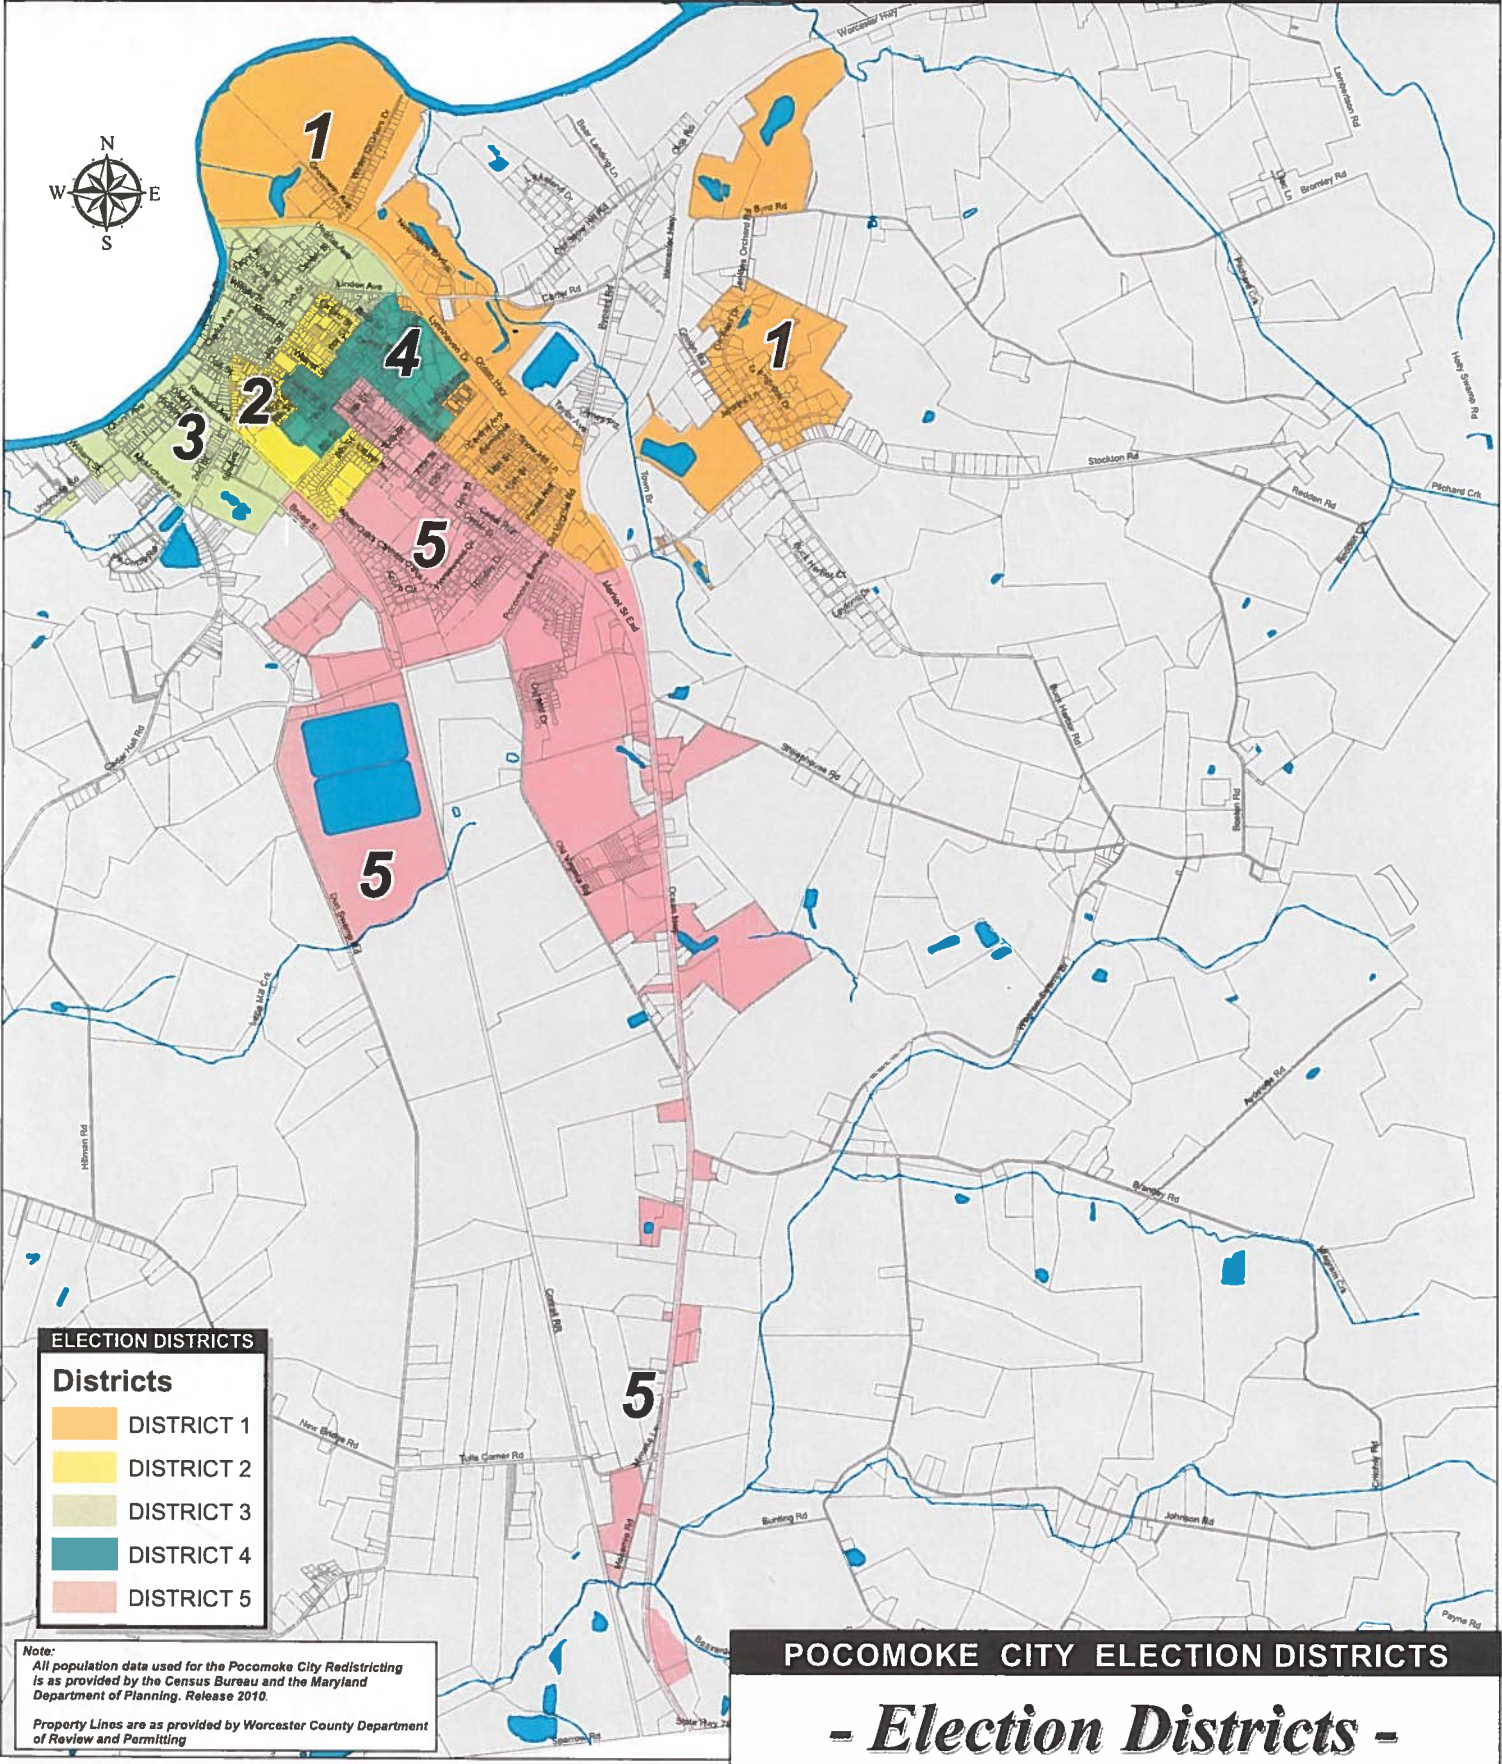

POCOMOKE CITY

ELECTION DISTRICTS

Districts

- DISTRICT 1
- DISTRICT 2
- DISTRICT 3
- DISTRICT 4
- DISTRICT 5

Note:
 All population data used for the Pocomoke City Redistricting is as provided by the Census Bureau and the Maryland Department of Planning. Release 2010.
 Property Lines are as provided by Worcester County Department of Review and Permitting

POCOMOKE CITY ELECTION DISTRICTS
- Election Districts -